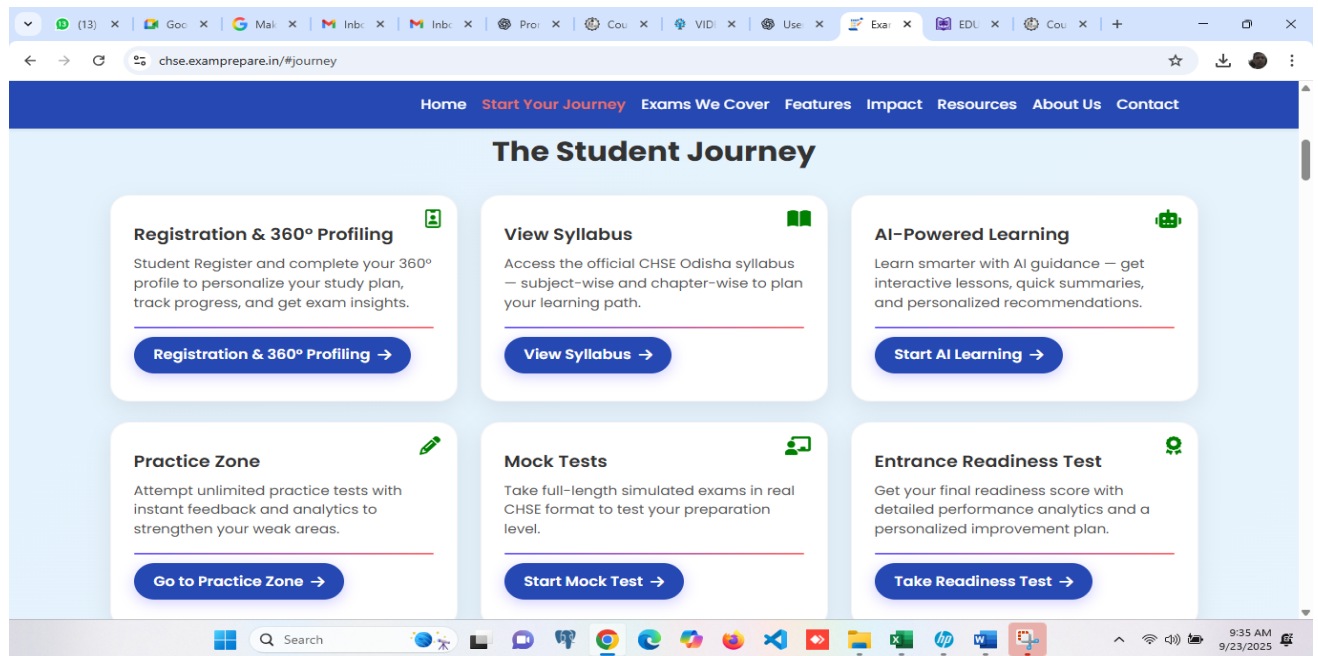

(Select your class, stream and college from the list) and followed by Submit

iv. Choose your age group and click continue with Google

v. Do a second verification with your Gmail id to take us to our partner AI learning Platform (eduarena.ai)

vi. Once you select your mail id – it will take you to Eduarena.ai platform

vii. Select I am not a robot

viii. Please Accept the terms and condition

- ix. You can now use Test My Knowledge, Homework Helper and Guided Learning option. To explore go AI assisted learning platform user manual.

2. Start Your Journey

(This will give you a quick glance of all product features)

- **Registration & Profiling** — Update your personal details and re-run the profiling process anytime.
- **Syllabus** — Access your stream and view the complete syllabus in one place.
- **AI-Assisted Learning** — Explore guided lessons with adaptive content. For detailed guidance, refer to the *AI-Assisted Learning User Manual*.
- **Practice Zone** — Practice chapter-wise questions, use question banks, and attempt timed exercises mapped to the CHSE curriculum. Multiple-choice and objective-type practice will be available starting **1st October 2025**.
- **Mock Tests** — Experience full-length timed simulations that replicate the final exam. Subject-wise sample mocks are currently available, with all subjects accessible from **15th October 2025**.
- **Entrance Readiness Test** — Take readiness assessments for entrance exams such as IIT-JEE (Main & Advanced). Tests for all subjects will be available starting **15th October 2025**.