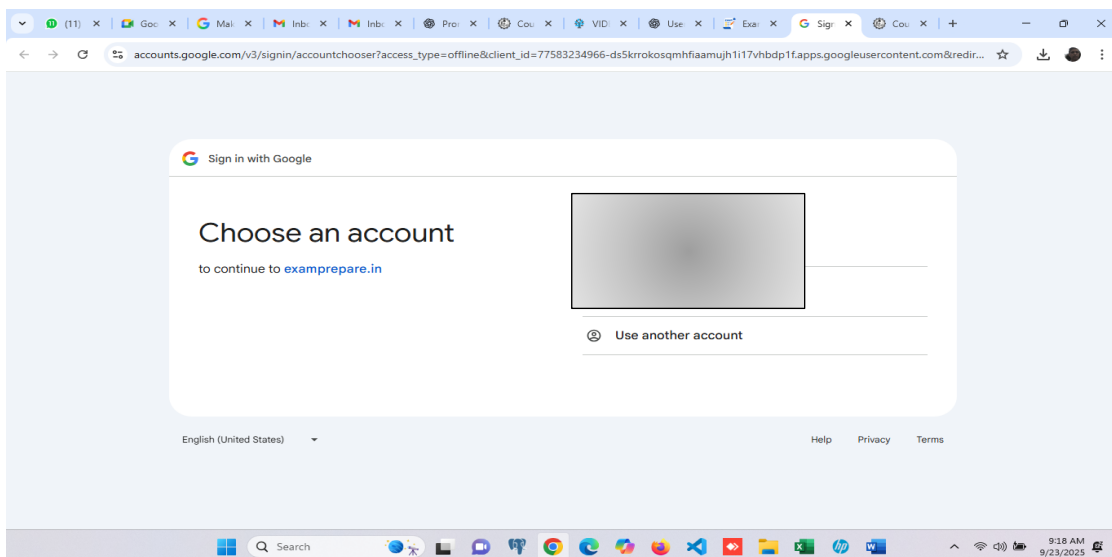

2. Quick start

- i. **Open:** <https://chse.examprep.in> or go to <https://chseodisha.nic.in/> followed by examprepare menu

- ii. Click on Registration

(You need to have a google mail id to register)

iii. Select a Gmail id and move next