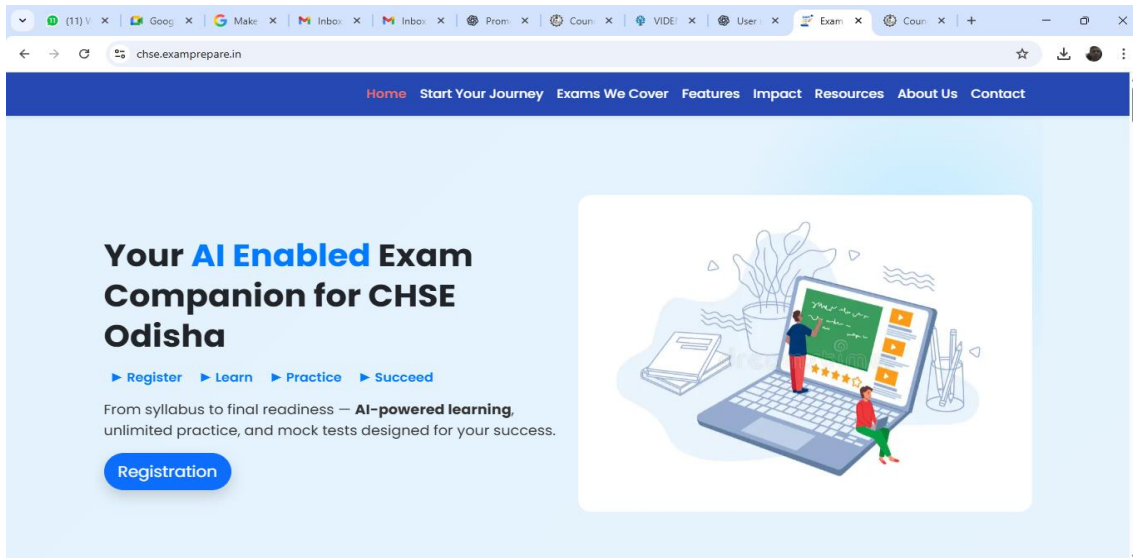

1. Introduction & purpose

This platform provides CHSE students with AI-guided study, chapter-wise practice, timed mocks, and progress analytics to prepare for higher secondary exams and internal assessments. Teachers and principals can monitor progress, and view reports.

2. Quick start

- i. **Open:** <https://chse.examprep.in> or go to <https://chseodisha.nic.in/> followed by examprepare menu