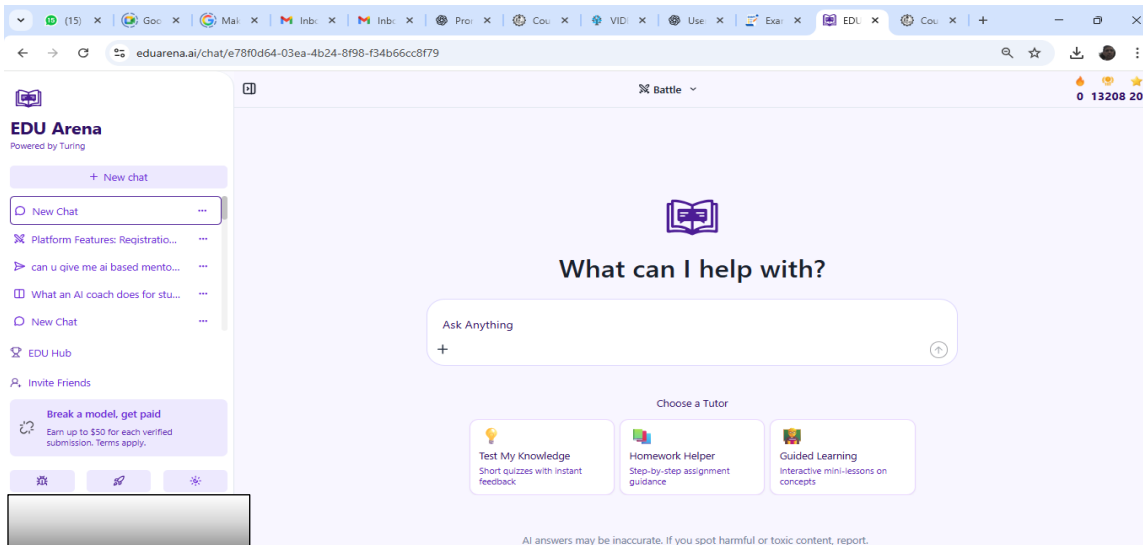

vi. Once you select your mail id – it will take you to Eduarena.ai platform

vii. Select I am not a robot

viii. Please Accept the terms and condition

- ix. You can now use Test My Knowledge, Homework Helper and Guided Learning option. To explore go AI assisted learning platform user manual.

2. Start Your Journey

(This will give you a quick glance of all product features)

- **Registration & Profiling** — Update your personal details and re-run the profiling process anytime.
- **Syllabus** — Access your stream and view the complete syllabus in one place.
- **AI-Assisted Learning** — Explore guided lessons with adaptive content. For detailed guidance, refer to the *AI-Assisted Learning User Manual*.
- **Practice Zone** — Practice chapter-wise questions, use question banks, and attempt timed exercises mapped to the CHSE curriculum. Multiple-choice and objective-type practice will be available starting **1st October 2025**.
- **Mock Tests** — Experience full-length timed simulations that replicate the final exam. Subject-wise sample mocks are currently available, with all subjects accessible from **15th October 2025**.
- **Entrance Readiness Test** — Take readiness assessments for entrance exams such as IIT-JEE (Main & Advanced). Tests for all subjects will be available starting **15th October 2025**.

3. Learn (AI-powered learning modules)

You can study your subject by simply typing a prompt. For example: 'Give me a content overview of the CHSE Odisha History chapter on Indian Independence or You will have three options like test my knowledge, homework helper and guided learning.