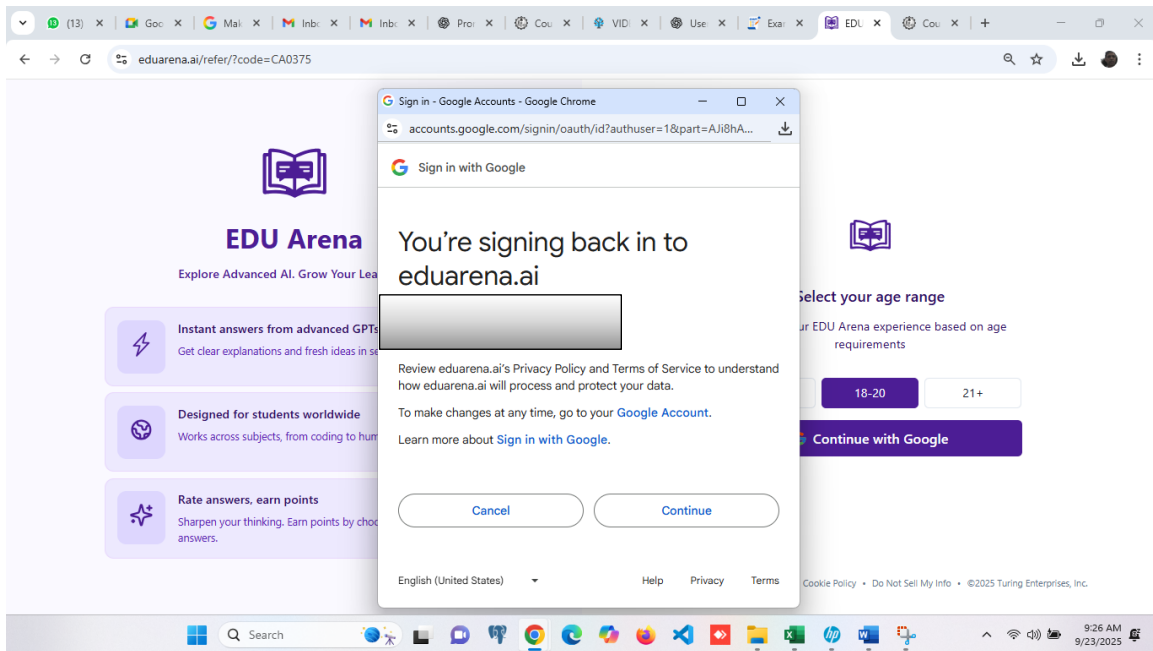

(Select your class, stream and college from the list) and followed by Submit

iv. Choose your age group and click continue with Google

v. Do a second verification with your Gmail id to take us to our partner AI learning Platform (eduarena.ai)

vi. Once you select your mail id – it will take you to Eduarena.ai platform

vii. Select I am not a robot

viii. Please Accept the terms and condition

- ix. You can now use Test My Knowledge, Homework Helper and Guided Learning option. To explore go AI assisted learning platform user manual.