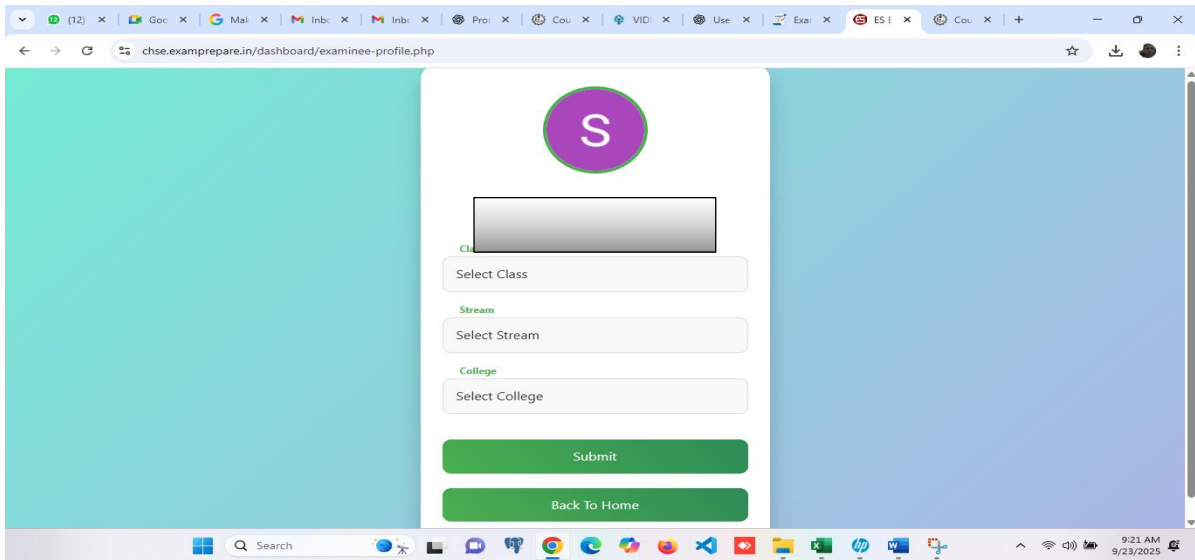

2. Quick start

- i. **Open:** <https://chse.examprep.in> or go to <https://chseodisha.nic.in/> followed by examprepare menu

- ii. Click on Registration

(You need to have a google mail id to register)

iii. Select a Gmail id and move next

(Select your class, stream and college from the list) and followed by Submit

iv. Choose your age group and click continue with Google

v. Do a second verification with your Gmail id to take us to our partner AI learning Platform (eduarena.ai)