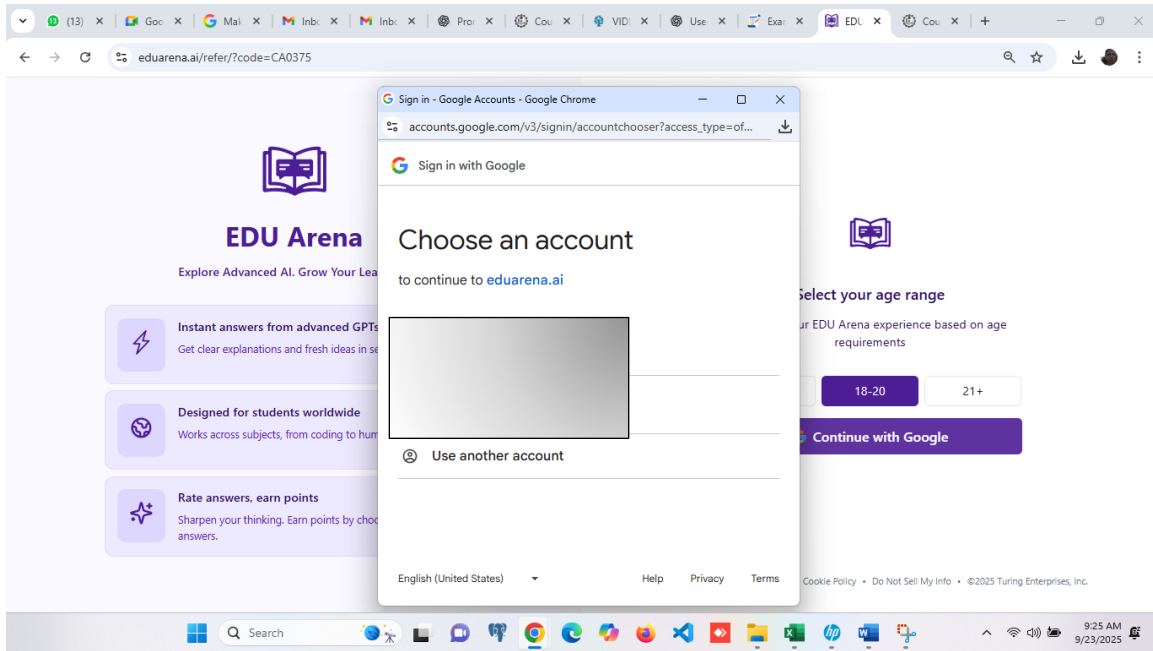

2. Quick start

- i. **Open:** <https://chse.examprep.in> or go to <https://chseodisha.nic.in/> followed by examprepare menu

- ii. Click on Registration

(You need to have a google mail id to register)

iii. Select a Gmail id and move next

(Select your class, stream and college from the list) and followed by Submit

iv. Choose your age group and click continue with Google

v. Do a second verification with your Gmail id to take us to our partner AI learning Platform (eduarena.ai)

vi. Once you select your mail id – it will take you to Eduarena.ai platform

vii. Select I am not a robot

viii. Please Accept the terms and condition

- ix. You can now use Test My Knowledge, Homework Helper and Guided Learning option. To explore go AI assisted learning platform user manual.