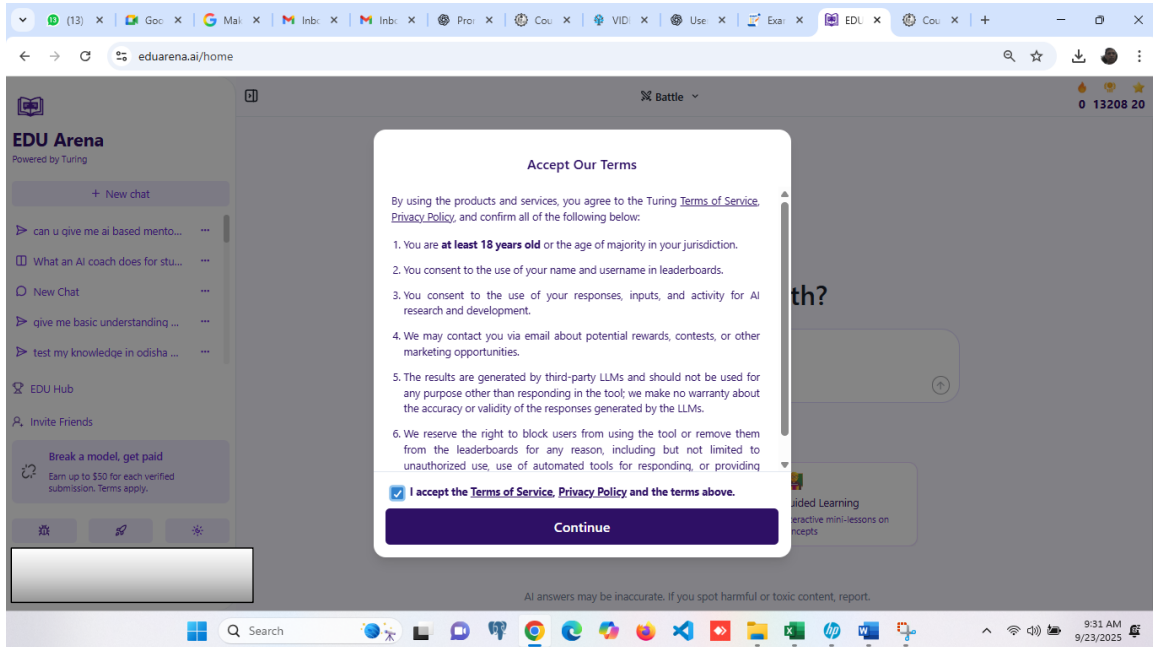

2. Quick start

- i. **Open:** <https://chse.examprep.in> or go to <https://chseodisha.nic.in/> followed by examprepare menu

- ii. Click on Registration

(You need to have a google mail id to register)

iii. Select a Gmail id and move next

(Select your class, stream and college from the list) and followed by Submit

iv. Choose your age group and click continue with Google

v. Do a second verification with your Gmail id to take us to our partner AI learning Platform (eduarena.ai)

vi. Once you select your mail id – it will take you to Eduarena.ai platform

vii. Select I am not a robot

viii. Please Accept the terms and condition

- ix. You can now use Test My Knowledge, Homework Helper and Guided Learning option. To explore go AI assisted learning platform user manual.

2. Start Your Journey

(This will give you a quick glance of all product features)

- **Registration & Profiling** — Update your personal details and re-run the profiling process anytime.
- **Syllabus** — Access your stream and view the complete syllabus in one place.
- **AI-Assisted Learning** — Explore guided lessons with adaptive content. For detailed guidance, refer to the *AI-Assisted Learning User Manual*.
- **Practice Zone** — Practice chapter-wise questions, use question banks, and attempt timed exercises mapped to the CHSE curriculum. Multiple-choice and objective-type practice will be available starting **1st October 2025**.
- **Mock Tests** — Experience full-length timed simulations that replicate the final exam. Subject-wise sample mocks are currently available, with all subjects accessible from **15th October 2025**.
- **Entrance Readiness Test** — Take readiness assessments for entrance exams such as IIT-JEE (Main & Advanced). Tests for all subjects will be available starting **15th October 2025**.