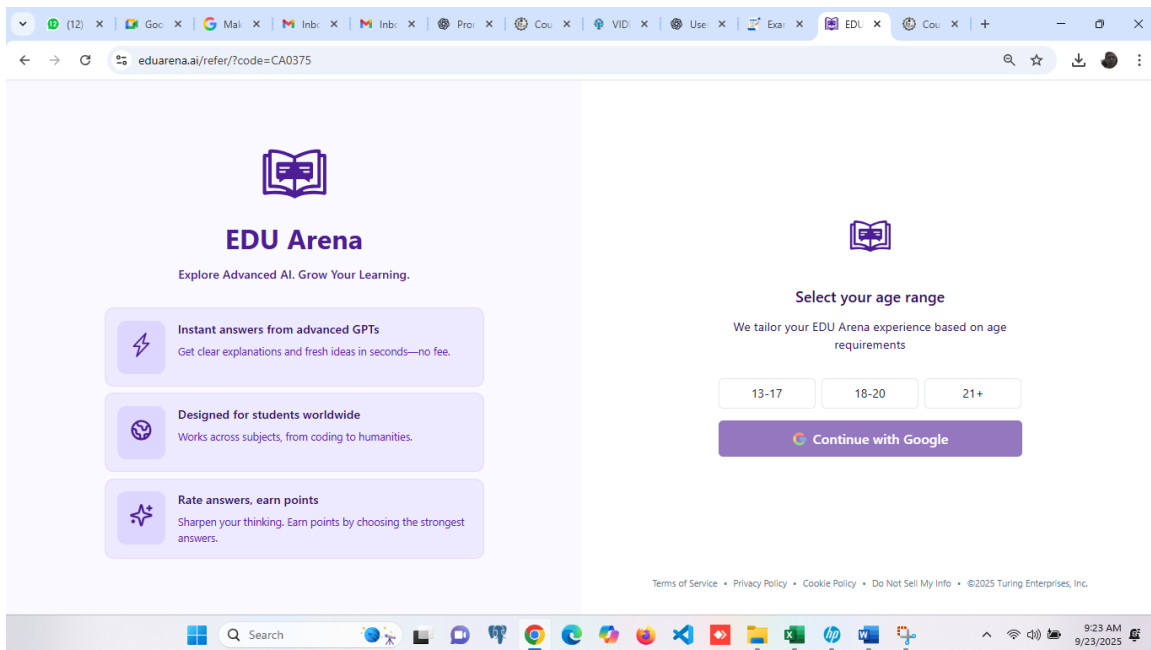

2. Quick start

- i. **Open:** <https://chse.examprep.in> or go to <https://chseodisha.nic.in/> followed by examprepare menu

- ii. Click on Registration

(You need to have a google mail id to register)

iii. Select a Gmail id and move next

(Select your class, stream and college from the list) and followed by Submit

iv. Choose your age group and click continue with Google

v. Do a second verification with your Gmail id to take us to our partner AI learning Platform (eduarena.ai)