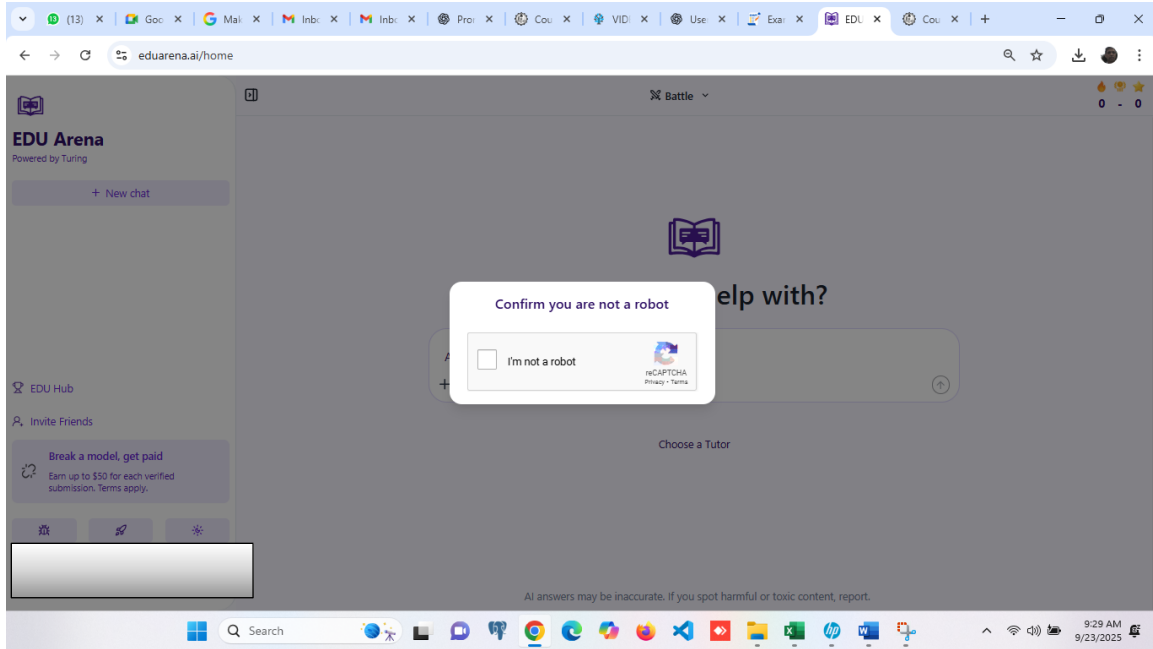

(Select your class, stream and college from the list) and followed by Submit

iv. Choose your age group and click continue with Google

v. Do a second verification with your Gmail id to take us to our partner AI learning Platform (eduarena.ai)

vi. Once you select your mail id – it will take you to Eduarena.ai platform

vii. Select I am not a robot

viii. Please Accept the terms and condition

- ix. You can now use Test My Knowledge, Homework Helper and Guided Learning option. To explore go AI assisted learning platform user manual.

2. Start Your Journey

(This will give you a quick glance of all product features)

- **Registration & Profiling** — Update your personal details and re-run the profiling process anytime.
- **Syllabus** — Access your stream and view the complete syllabus in one place.
- **AI-Assisted Learning** — Explore guided lessons with adaptive content. For detailed guidance, refer to the *AI-Assisted Learning User Manual*.
- **Practice Zone** — Practice chapter-wise questions, use question banks, and attempt timed exercises mapped to the CHSE curriculum. Multiple-choice and objective-type practice will be available starting **1st October 2025**.
- **Mock Tests** — Experience full-length timed simulations that replicate the final exam. Subject-wise sample mocks are currently available, with all subjects accessible from **15th October 2025**.
- **Entrance Readiness Test** — Take readiness assessments for entrance exams such as IIT-JEE (Main & Advanced). Tests for all subjects will be available starting **15th October 2025**.